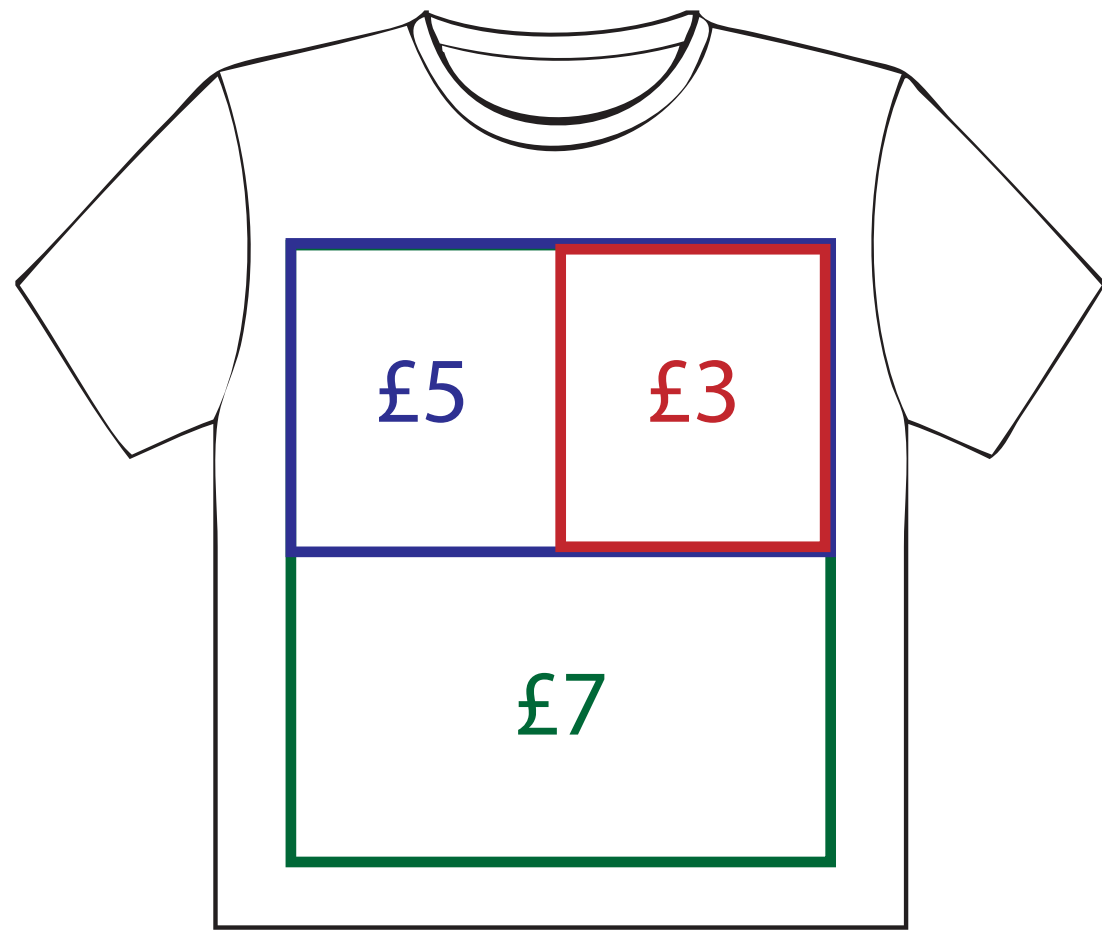

TURBO P R I N T

Clothing Flex

£3

£5

£7

T Shirts (Mens)

Small - 38" / Medium - 40" / Large - 42" / XLarge - 44" / XXLarge - 46"

S2000 - Stedman Classic T-Shirt

	White		Burgandy
	Black		Steel Blue
	Navy		Deep Navy
	Bottle		Sunflower
	Zinc		Sky
	Royal		Ash
	Khaki		Lt Graphite
	Red		Classic Olive
	Heather		Chocolate
	Orange		Natural

Polo Shirts (Ladies)

Small - 8/10 / Medium - 12/14 / Large - 16 / XLarge - 18

	White		Classic Red
	Apricot		French Navy
	Lilac		Bottle
	Pistachio		
	Black		
	Sky		
	Royal		
	Red		

T Shirts (Ladies)

Small - 8/10 / Medium - 12/14 / Large - 16 / XLarge - 18

S2600 - Stedman Ladies Classic T-Shirt

Polo Shirts (Mens)

Small - 36" / Medium - 40" / Large - 44" / XLarge - 46" / XXLarge - 48"

S3000 - Stedman Cotton Polo

£8.00 each

170gsm 100% Cotton Pique

	Black		Midnight Navy
	White		Grey Heather
	Navy		Royal Blue
	Red		Bottle Green
	Khaki		
	Brown		